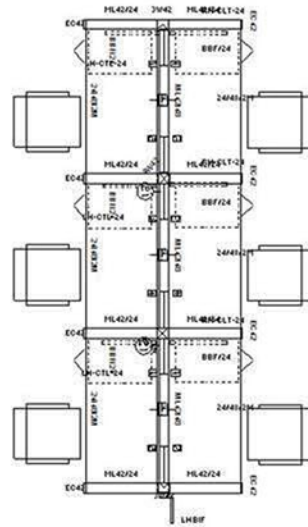

# Matrix Cubicle Systems

1-888-442-8242

3 In-Line

6 Pack

Size: 4' x 2' x 42"

 cubicles.com