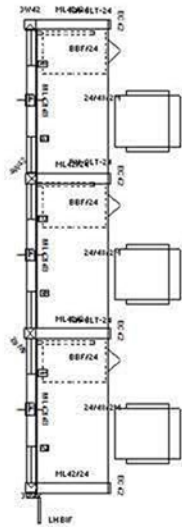

# Matrix Cubicle Systems

1-888-442-8242

3 In-Line

6 Pack

Size: 4' x 2' x 42"

 cubicles.com